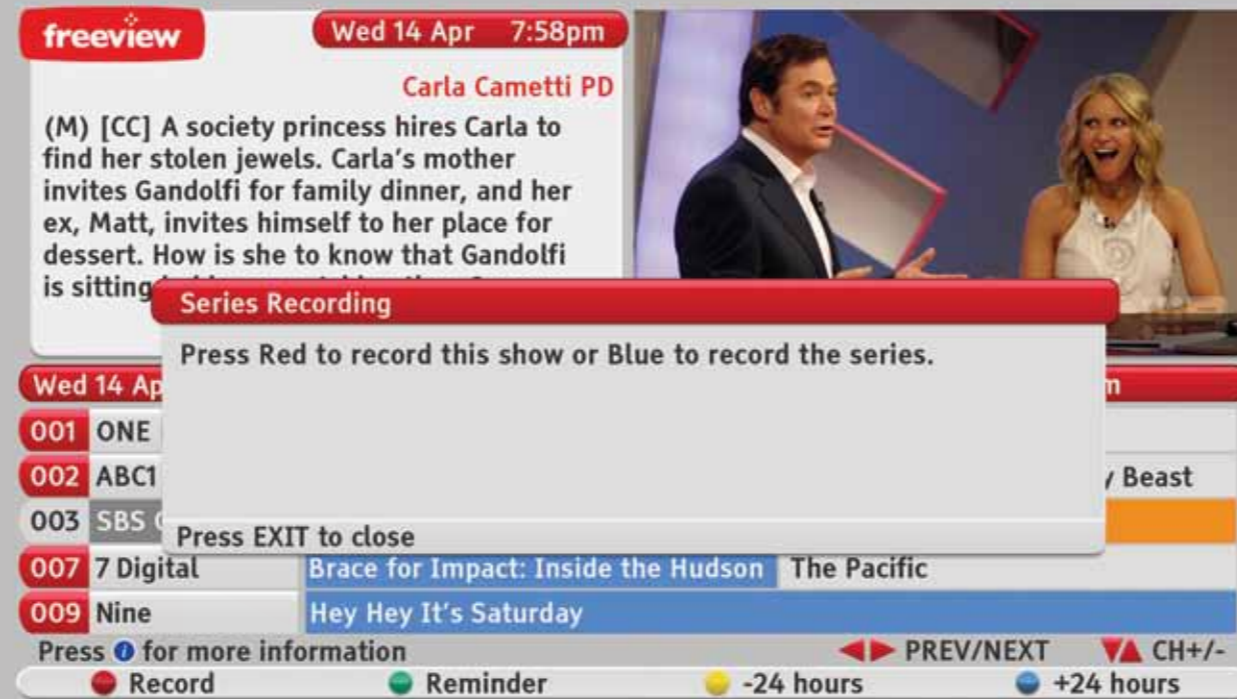

The ultimate free on-screen TV Guide

Never miss the end of a recorded show again with intuitive recording

The EPG has technology built in that will know when your show starts and finishes. When you record a show, it will automatically record from the beginning to the end of the program, so you'll never miss the end of a program again, even if your show runs 30 minutes over!

Watch and record different channels at the same time*

Watch one program and record another on a different channel simultaneously.

Pause and rewind live TV

Never miss a moment of your favourite show ever again.

Record a TV series

Record all of the episodes in a season using the 'series link' function.

* Some models may not feature this function. Please check with your retailer prior to purchase.

One touch recording

In addition to these great features, digital recording devices (usually known as Personal Video Recorders or PVRs) have the added capability of being able to record straight from the EPG to the device.

How do you get the Freeview EPG on your TV?

To start enjoying all the features of the new Freeview EPG, you need to purchase a set top box, TV or PVR that has this logo on it:

These products contain the technology needed to receive the Freeview EPG. They will also convert you to digital.

The features that you will receive when you purchase a product with the Freeview EPG logo on it are shown in the table below.

Digital TV or Set Top Box	Personal Video Recorder (PVR)
❖ 7 day on-screen program guide ❖ Easy navigation ❖ Program reminders ❖ Detailed program information ❖ Parental controls	❖ All of the features of a Digital TV or Set Top Box - PLUS ❖ Intuitive recording ❖ Watch and record different channels simultaneously* ❖ Record a TV series ❖ Pause and rewind live TV

* Some models may not feature this function. Please check with your retailer prior to purchase.

Your electronics retailer will be able to help you select the most suitable product for your needs.

Want to know more?

For more information, visit your local electronics retailer or go to freeview.com.au/epg